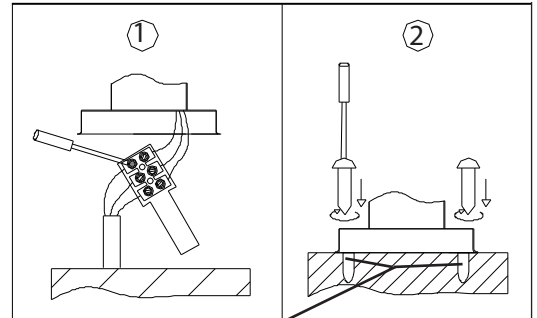

- Koppla inkommande kabel i kopplingsdosans kopplingsplint enligt gällande föreskrifter.
- Fäst markfästet mot underlaget med de levererade bultar eller motsvarande.
- Installera lampan max. 60 W / E27.
- Stäng kupan.

- Connect the supply wiring properly in terminal box.
- Fasten the foot plate on solid mounting base with the delivered bolts or equivalent.
- Insert the lamp max. 60 W / E27.
- Close the lamp bowl.

Lisätietoja / Tilläsuppgifter / Additional information

- 230 V 50 Hz
- IP 44
- -o 3 x 1,5 mm²

Monteringsanvisning

Armaturen får endast installeras av en fackman. Använd endast ljuskälla och effekt som är märkta på armaturen. Gör kretsen strömlös före installation eller service. Denna monteringsanvisning bör sparas och finnas tillgänglig vid installation eller framtida service.

Mounting instruction

Only a professional electrician is allowed to do the installation. Use only light sources and rated wattages as marked in the luminaire. Switch off the current before installation or service. This mounting instruction must be kept available during installation and for future maintenance.

Asennusreiät 3 kpl Ø 7 mm,
jako 97,5 mm

Monteringshål 3 st Ø 7 mm,
Ø 97,5 mm

Mounting holes 3 pcs
Ø 7 mm, Ø 97,5 mm