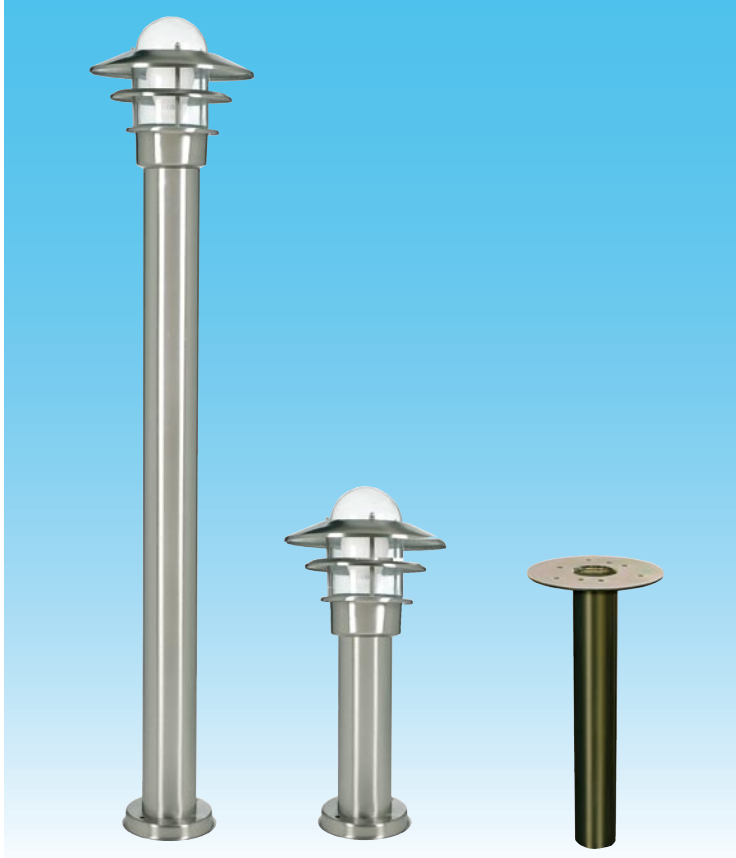

Additional information

- 230 V 50 Hz
- IP44
- -o 3 x 2,5mm²

Product	EAN	Airam nr	Light source W	Lamp holder	Weight kg
Käpylä Mini bollard	6435200128188	4107086	max 60 W	E27	3,4