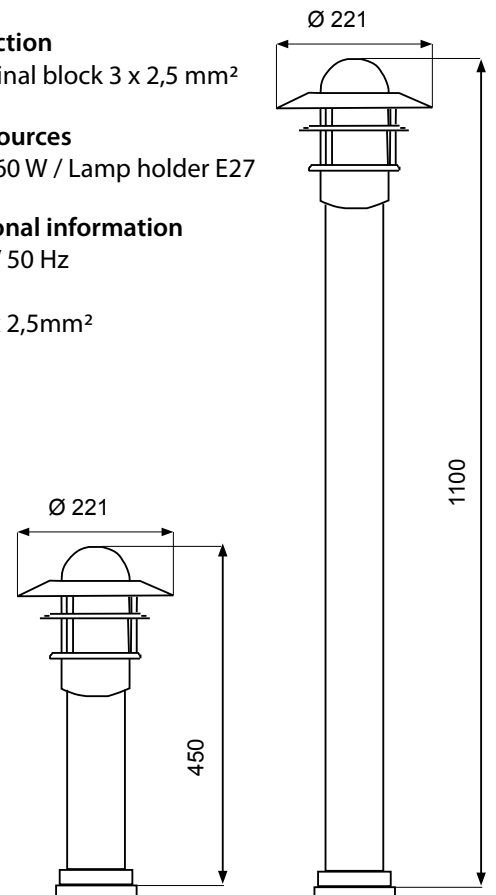

### Installation

- Attachment to a robust surface
- Attaching holes on the foot plate : 2 pcs Ø 7 mm, distance 75 mm

### Connection

- Terminal block 3 x 2,5 mm<sup>2</sup>

### Light sources

- Max 60 W / Lamp holder E27

### Additional information

- 230 V 50 Hz
- IP44
- -o 3 x 2,5mm<sup>2</sup>

Product	EAN	Airam nr	Light source W	Lamp holder	Weight kg
Käpylä Mini bollard	6435200128188	4107086	max 60 W	E27	3,4