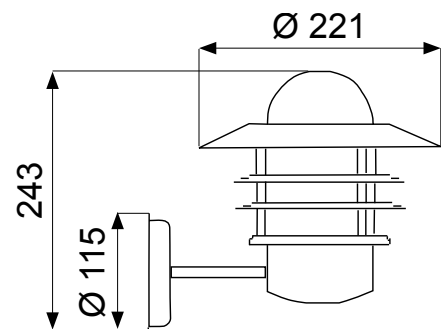

## Käpylä Mini wall luminaire

Classic and timeless wall luminaire, suitable for both public and private yards. Material stainless steel.

- Applications: yards, corridors and facades
- Construction: body brushed stainless steel
- Diffuser clear glass
- Colour: stainless steel
- Installation: wall mounted
- Attaching holes 2 pcs  $\varnothing$  4mm, distance 75 mm
- Connection: terminal block 3 x 2,5 mm<sup>2</sup>
- Light sources: max 60W / Lamp holder E27
- 230 V 50 Hz
- IP44
- -o 3 x 2,5 mm<sup>2</sup>

Product	EAN	Airam nr	Light source	Lamp holder	Paino kg
Käpylä Mini wall	6435200128164	4107082	max 60 W	E27	1,1