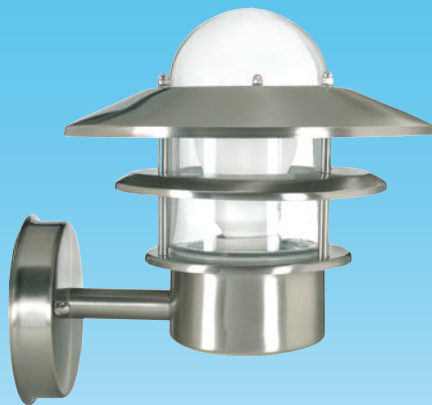

## Käpylä Mini wall luminaire

Classic and timeless wall luminaire, suitable for both public and private yards. Material stainless steel.

- Applications: yards, corridors and facades
- Construction: body brushed stainless steel
- Diffuser clear glass
- Colour: stainless steel
- Installation: wall mounted
- Attaching holes 2 pcs  $\varnothing$  4mm, distance 75 mm
- Connection: terminal block 3 x 2,5 mm<sup>2</sup>
- Light sources: max 60W / Lamp holder E27
- 230 V 50 Hz
- IP44
- -o 3 x 2,5 mm<sup>2</sup>

Product	EAN	Airam nr	Light source	Lamp holder	Paino kg
Käpylä Mini wall	6435200128164	4107082	max 60 W	E27	1,1