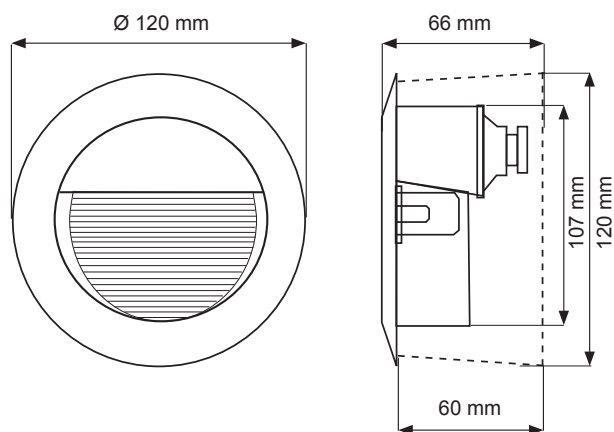

## Recessed Rondo wall fitting

Recessed Rondo has 14 pieces longlife LEDs. The low design, compact and tight construction. The fittings suits by design together with our Cestus series. Small Rondo suits to walls and staircase lighting. Supply voltage 12V.

- Construction: body aluminium
- Colour: body grey ,
- Light source: 14 LEDs
- Fitting includes the lamp
- IP 44
- Measurements: Ø120 , depth 66 mm
- Recessed hole Ø 110 mm, depth 75 mm  
Masonry's auxiliary cone Ø 120/115 mm , depth 60 mm

Product

Rondo recessed wall fitting

EAN

4107080

Airam nr

643520013093

Light source W

14 st LED